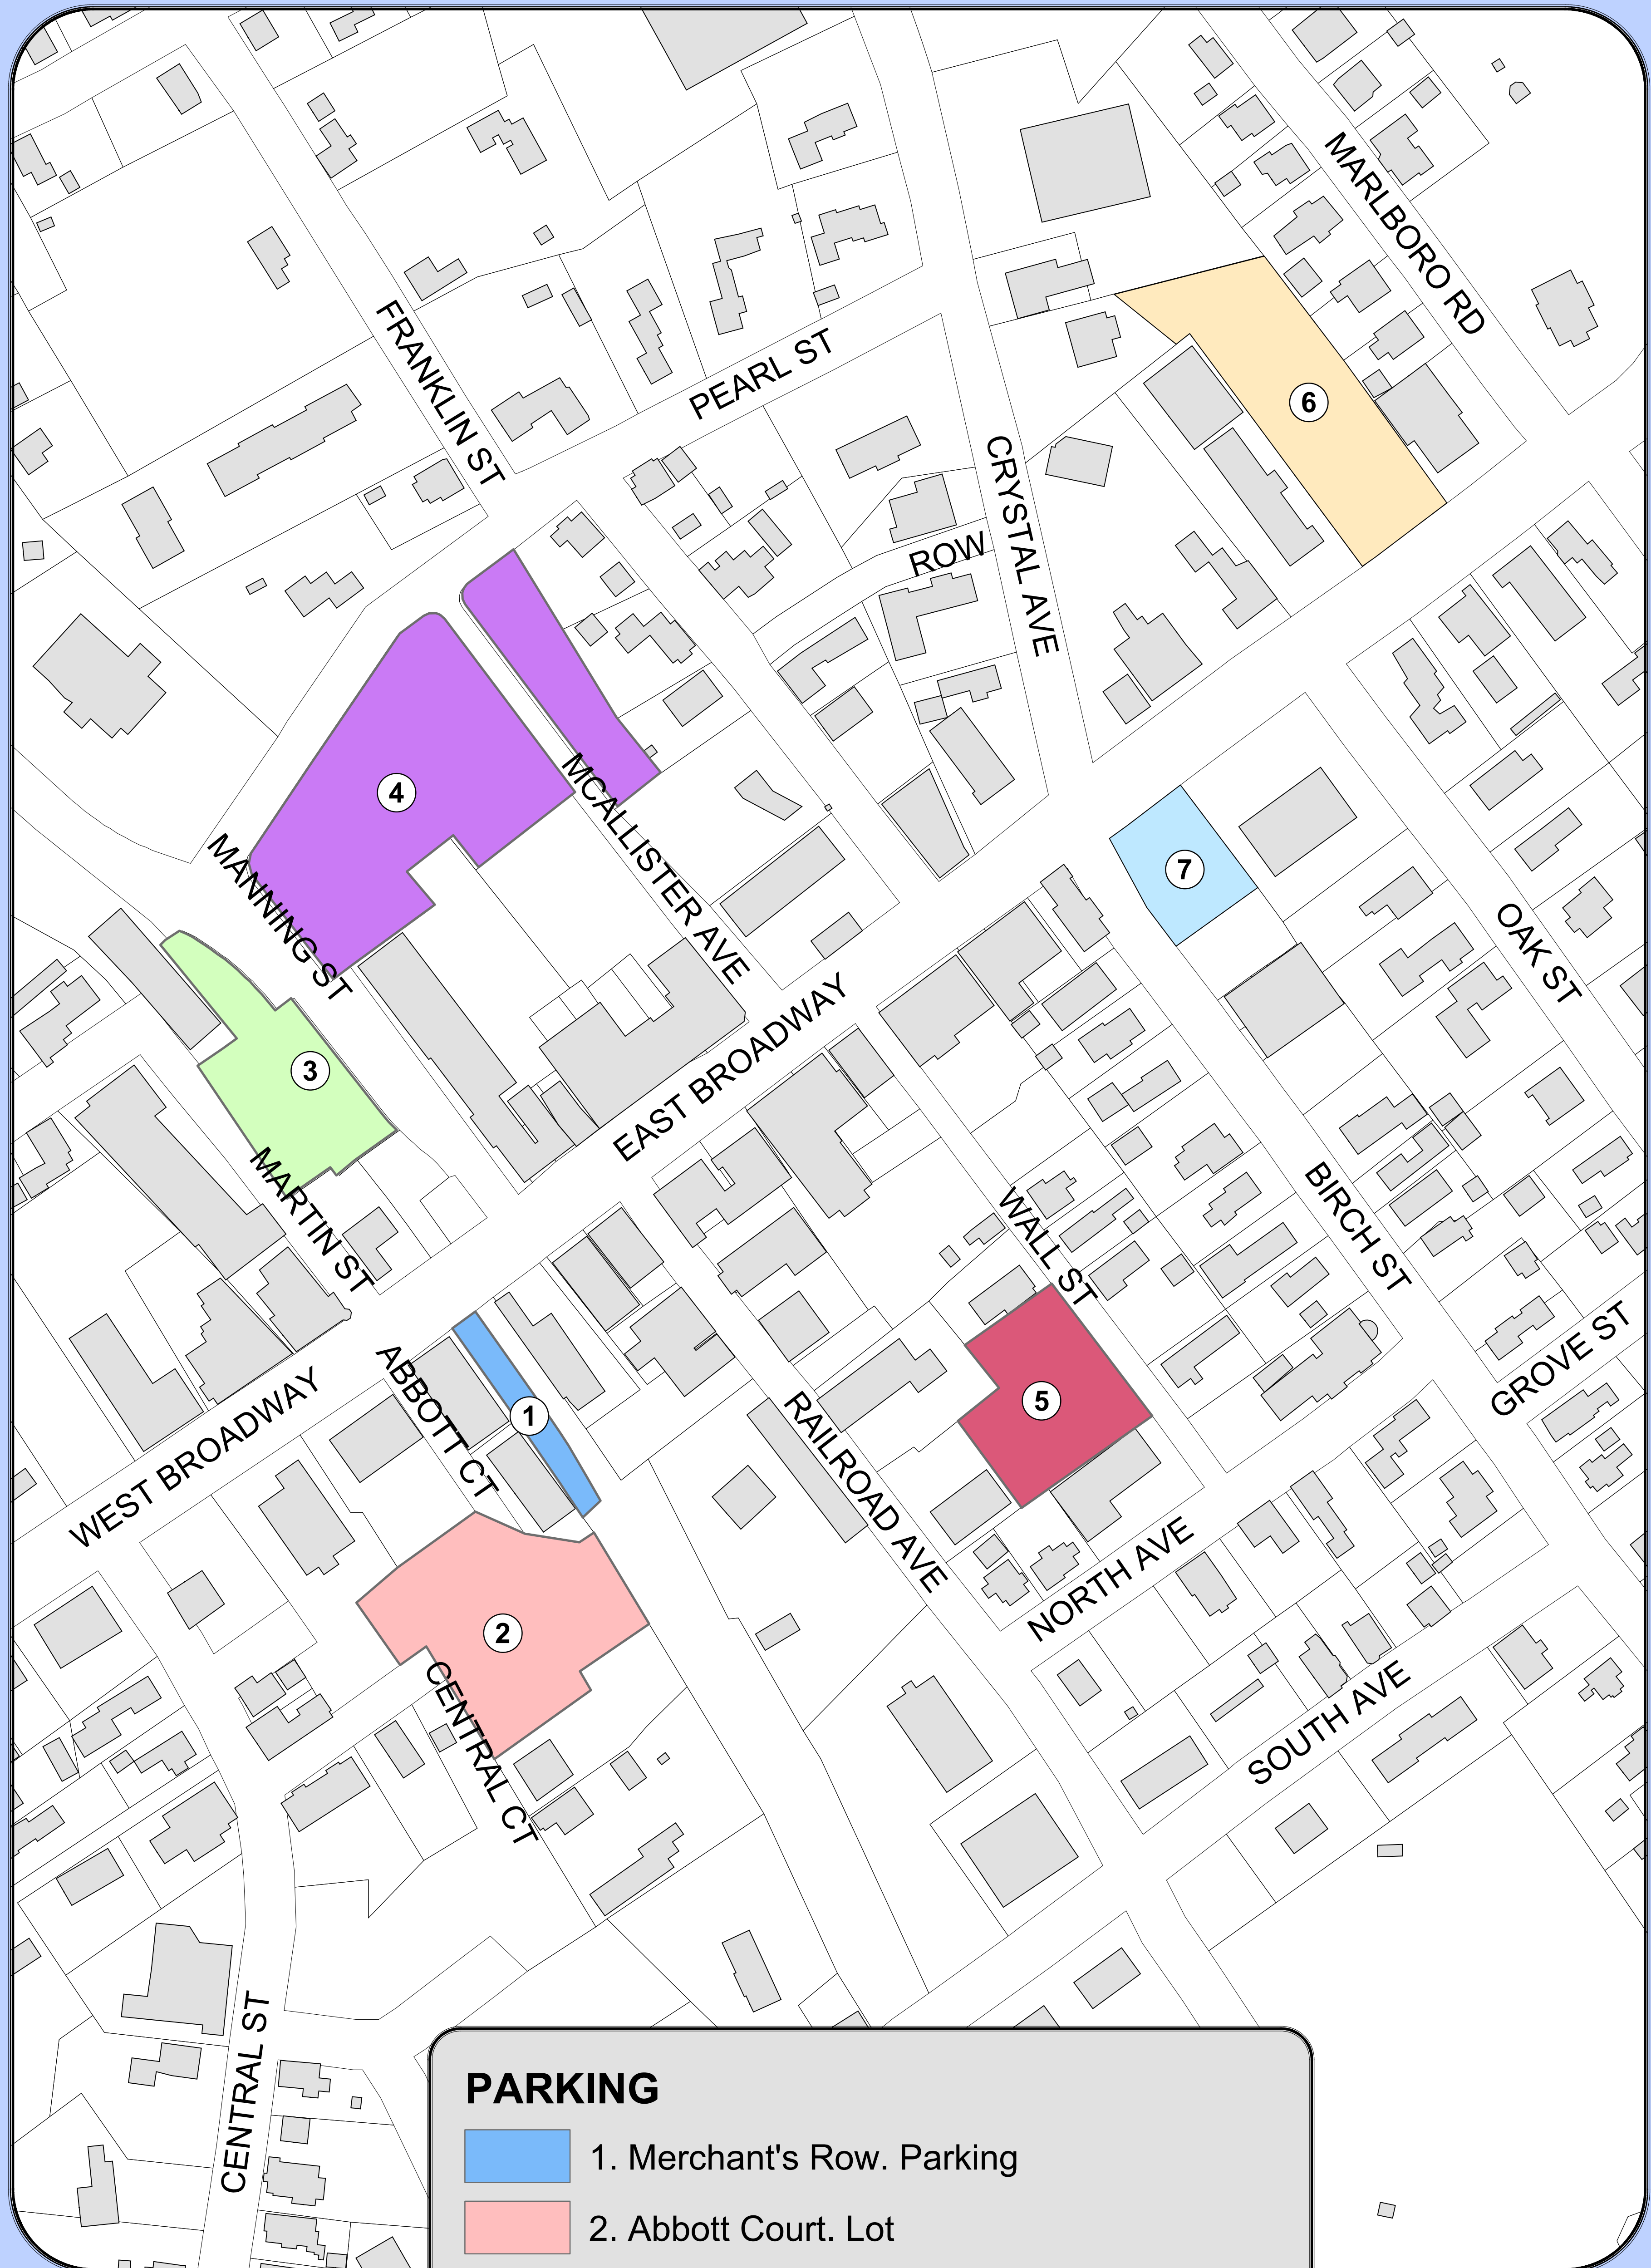

DOWNTOWN PARKING LOTS

Derry, New Hampshire

PARKING

-  1. Merchant's Row. Parking
-  2. Abbott Court. Lot
-  3. Benson's Hardware Parking (after 6 p.m.)
-  4. Municipal Center Lot
-  5. Wall St. Lot
-  6. Municipal Lot-East Broadway
-  7. Municipal Lot-Birch St.