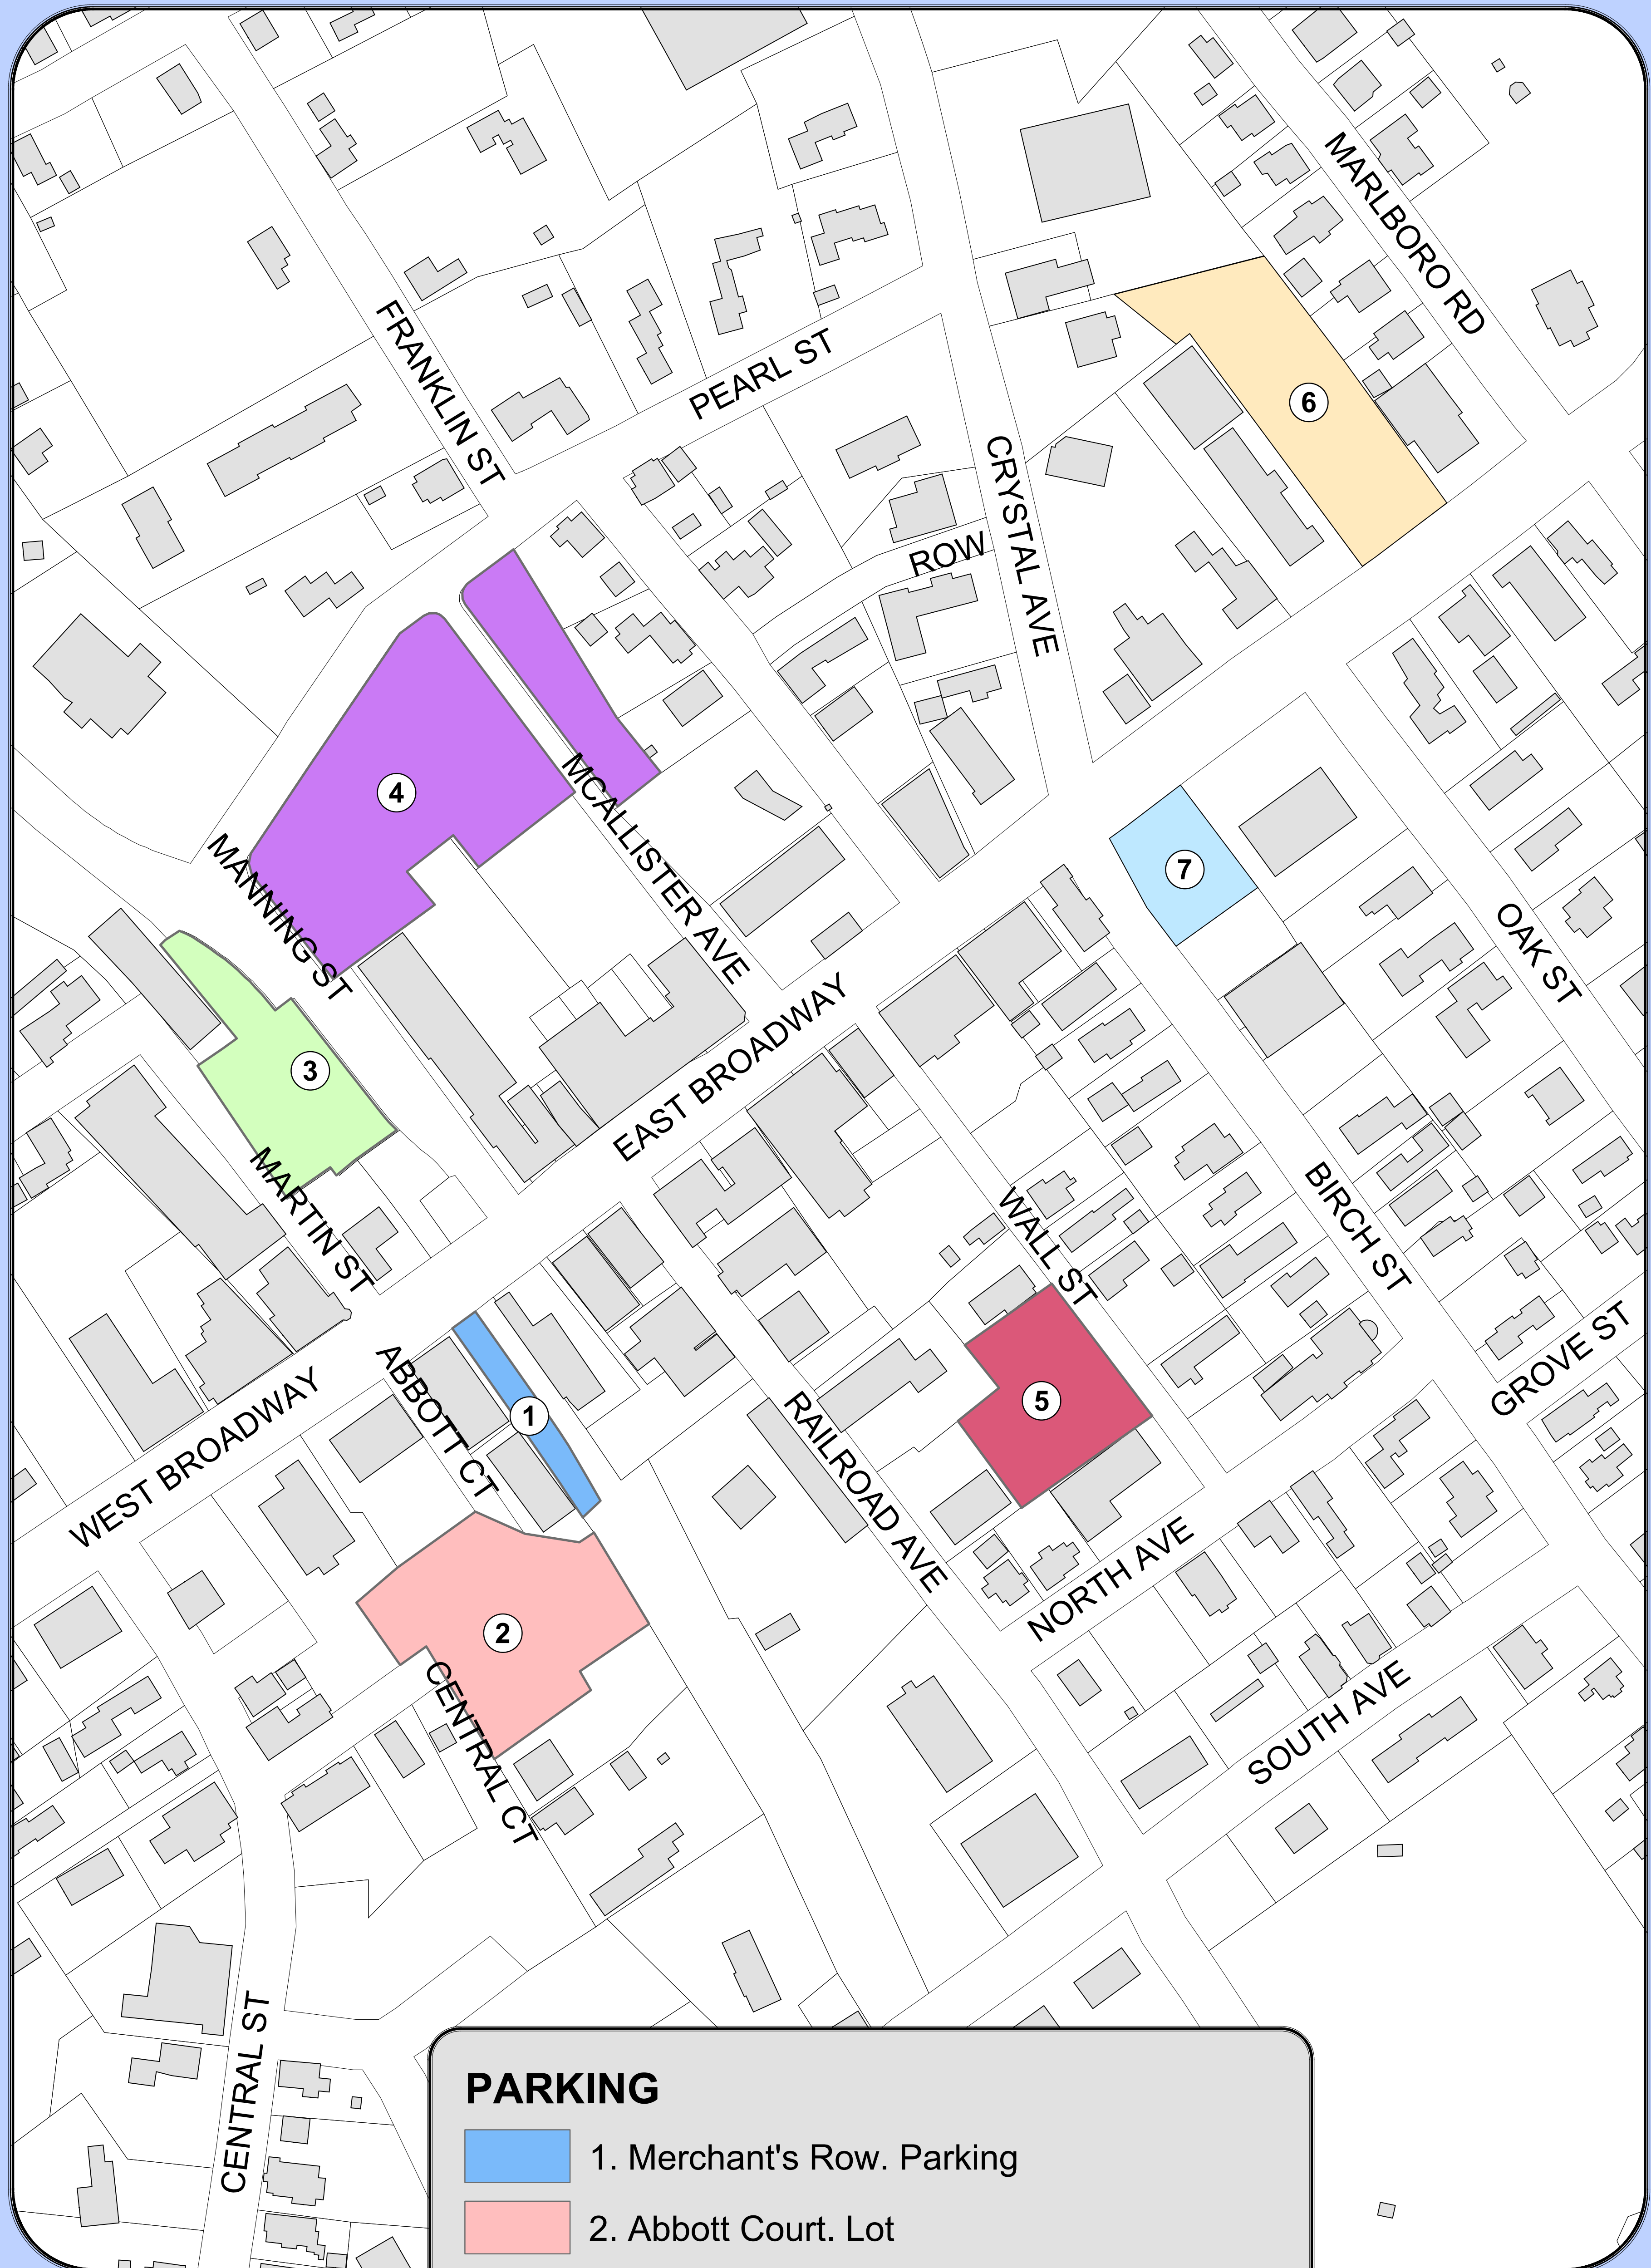

# DOWNTOWN PARKING LOTS

Derry, New Hampshire

## PARKING

-  1. Merchant's Row. Parking
-  2. Abbott Court. Lot
-  3. Benson's Hardware Parking (after 6 p.m.)
-  4. Municipal Center Lot
-  5. Wall St. Lot
-  6. Municipal Lot-East Broadway
-  7. Municipal Lot-Birch St.